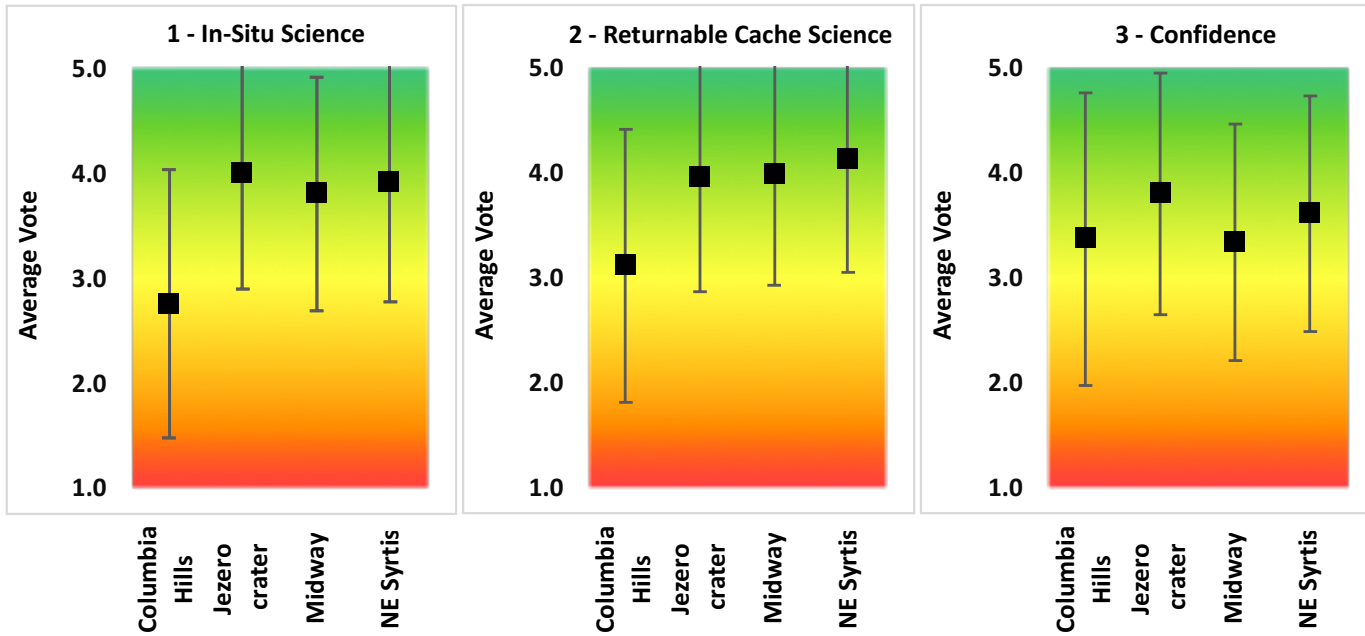

Prime Mission Criteria

Extended Mission Criteria

A. Prime Mission Assessment

Criterion 1 (In-Situ Science)

Criterion 1 (In-Situ Science)

Criterion 2 (Returnable Cache Science)

Criterion 2 (Returnable Cache Science)

Criterion 3

Criterion 3

B. Extended Mission Scenario Assessment

Criterion 1 (In-Situ Science)

Criterion 1 (In-Situ Science)

Criterion 2 (Returnable Cache Science)

Criterion 2 (Returnable Cache Science)

Criterion 3

Criterion 3