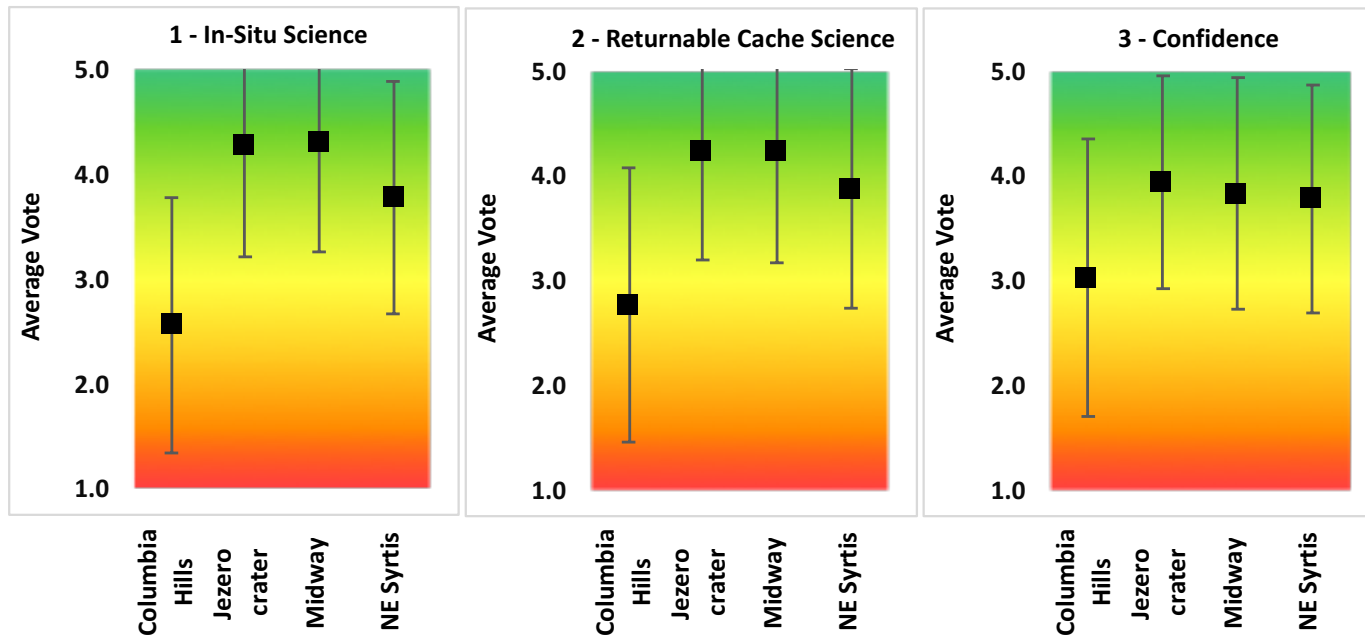

Prime Mission Criteria

Extended Mission Criteria

A. Prime Mission Assessment

Criterion 1 (In-Situ Science)

Criterion 1 (In-Situ Science)

Criterion 2 (Returnable Cache Science)

Criterion 2 (Returnable Cache Science)

Criterion 3

Criterion 3

B. Extended Mission Scenario Assessment

Criterion 1 (In-Situ Science)

Criterion 1 (In-Situ Science)

Criterion 2 (Returnable Cache Science)

Criterion 2 (Returnable Cache Science)

Criterion 3

Criterion 3